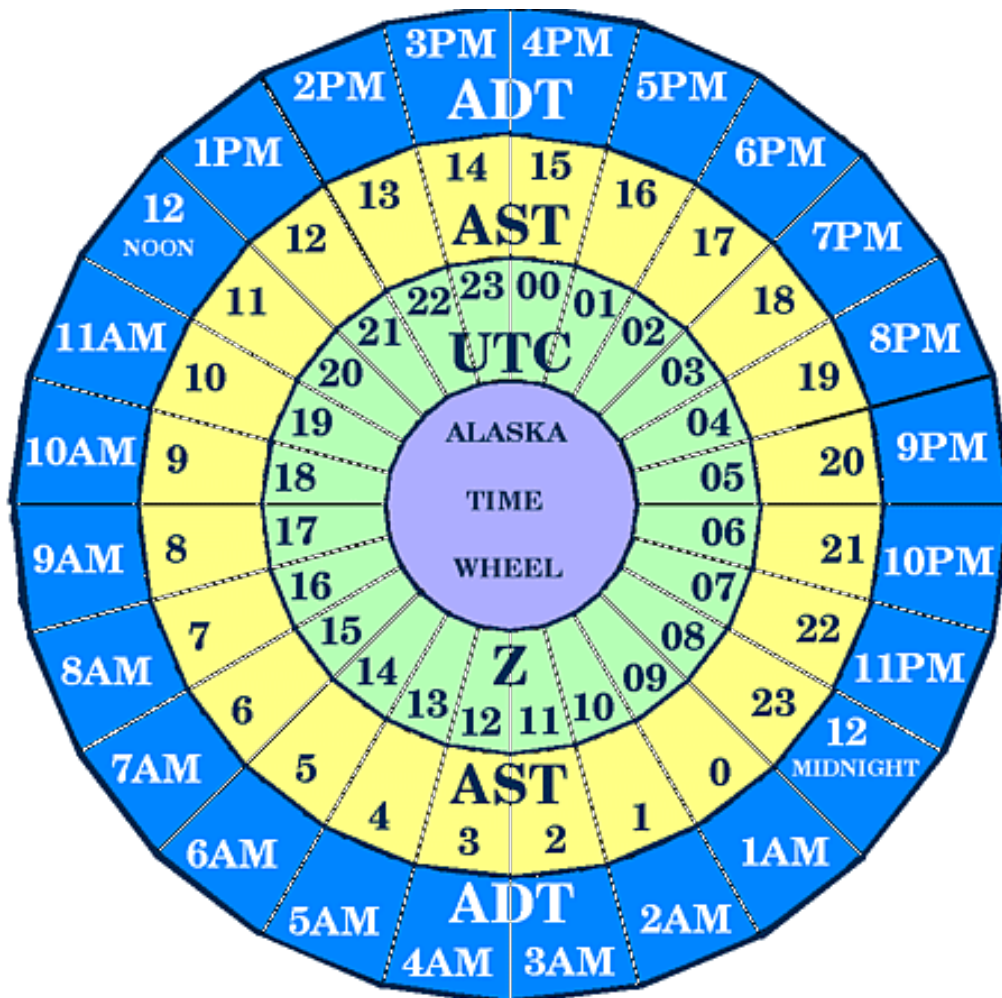

Alaska Time Wheel

Use the Timewheel to convert UTC to Local Alaska Time

- 1) Find the UTC time you are interested in converting on the inner green ring, listed in 24-hour military time format.
- 2) Move outward to AST in the yellow ring (Alaska Standard Time) during the winter months .
- 3) Move outward to ADT in the blue ring (Alaska Daylight Time) during the summer months.