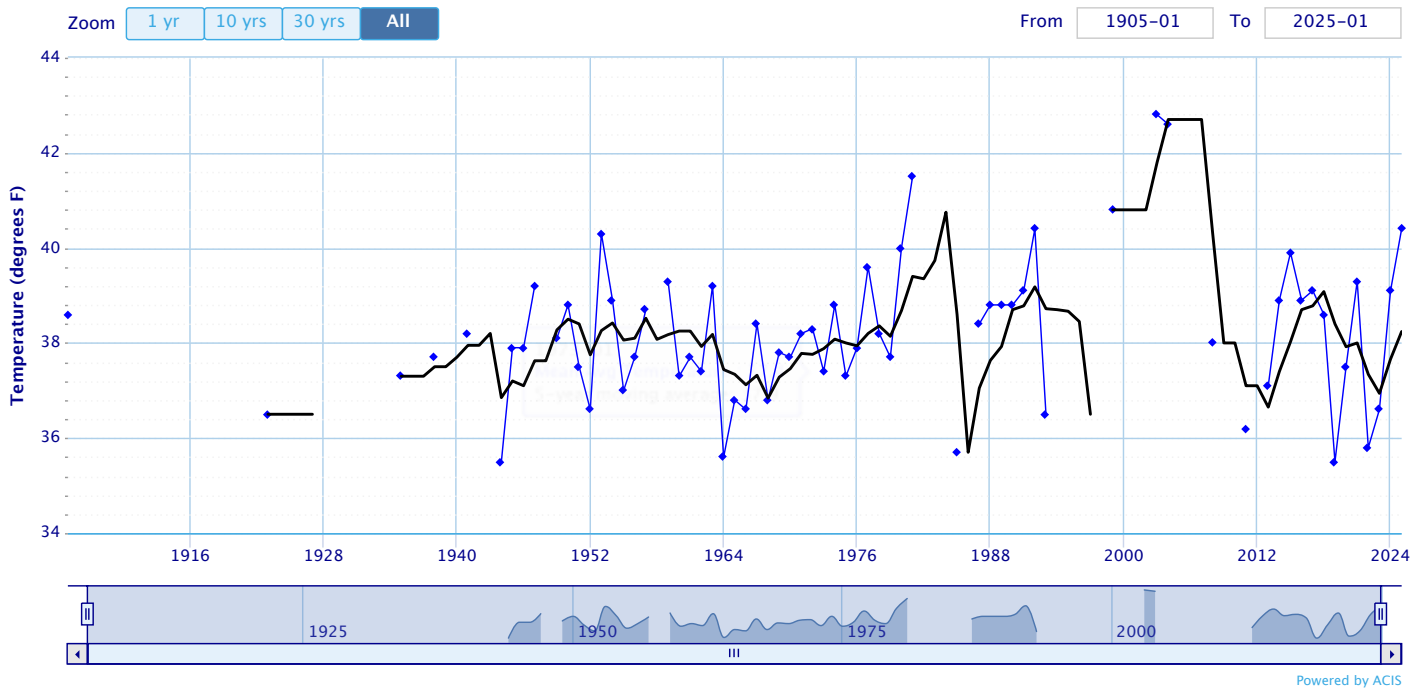

Mean Avg Temperature – JACKSON, WY

Use navigation tools above and below chart to change displayed range

Powered by ACIS

Year	Mean Avg Temperature	Missing Count
1905	38.6	28
1906	M	46
1907	M	187
1908	M	366
1909	M	365
1910	M	365
1911	M	365
1912	M	366
1913	M	365
1914	M	365
1915	M	365
1916	M	270
1917	M	89
1918	M	75
1919	M	348
1920	M	318
1921	M	52
1922	M	71
1923	36.5	19
1924	M	166
1925	M	247
1926	M	109
1927	M	85
1928	M	84
1929	M	74
1930	M	85
1931	M	98
1932	M	46
1933	M	53
1934	M	188
1935	37.3	22
1936	M	39
1937	M	75
1938	37.7	7
1939	M	64
1940	M	42
1941	38.2	5
1942	M	36
1943	M	66

Year	Mean Avg Temperature	Missing Count
1944	35.5	4
1945	37.9	9
1946	37.9	4
1947	39.2	10
1948	M	39
1949	38.1	13
1950	38.8	1
1951	37.5	9
1952	36.6	3
1953	40.3	2
1954	38.9	8
1955	37.0	5
1956	37.7	5
1957	38.7	4
1958	M	37
1959	39.3	1
1960	37.3	1
1961	37.7	2
1962	37.4	0
1963	39.2	0
1964	35.6	3
1965	36.8	0
1966	36.6	0
1967	38.4	0
1968	36.8	1
1969	37.8	0
1970	37.7	1
1971	38.2	2
1972	38.3	0
1973	37.4	1
1974	38.8	21
1975	37.3	18
1976	37.9	8
1977	39.6	7
1978	38.2	10
1979	37.7	7
1980	40.0	8
1981	41.5	7
1982	M	54
1983	M	66
1984	M	117
1985	35.7	22
1986	M	46
1987	38.4	22
1988	38.8	9
1989	38.8	7
1990	38.8	4
1991	39.1	6
1992	40.4	5
1993	36.5	8
1994	M	39
1995	M	42
1996	M	81
1997	M	50
1998	M	44
1999	40.8	25
2000	M	46
2001	M	31
2002	M	31
2003	42.8	28
2004	42.6	11
2005	M	40
2006	M	40
2007	M	72
2008	38.0	8
2009	M	41
2010	M	85
2011	36.2	13
2012	M	249
2013	37.1	1
2014	38.9	1
2015	39.9	0

Year	Mean Avg Temperature	Missing Count
2016	38.9	2
2017	39.1	1
2018	38.6	0
2019	35.5	1
2020	37.5	0
2021	39.3	0
2022	35.8	1
2023	36.6	1
2024	39.1	1
2025	40.4	5